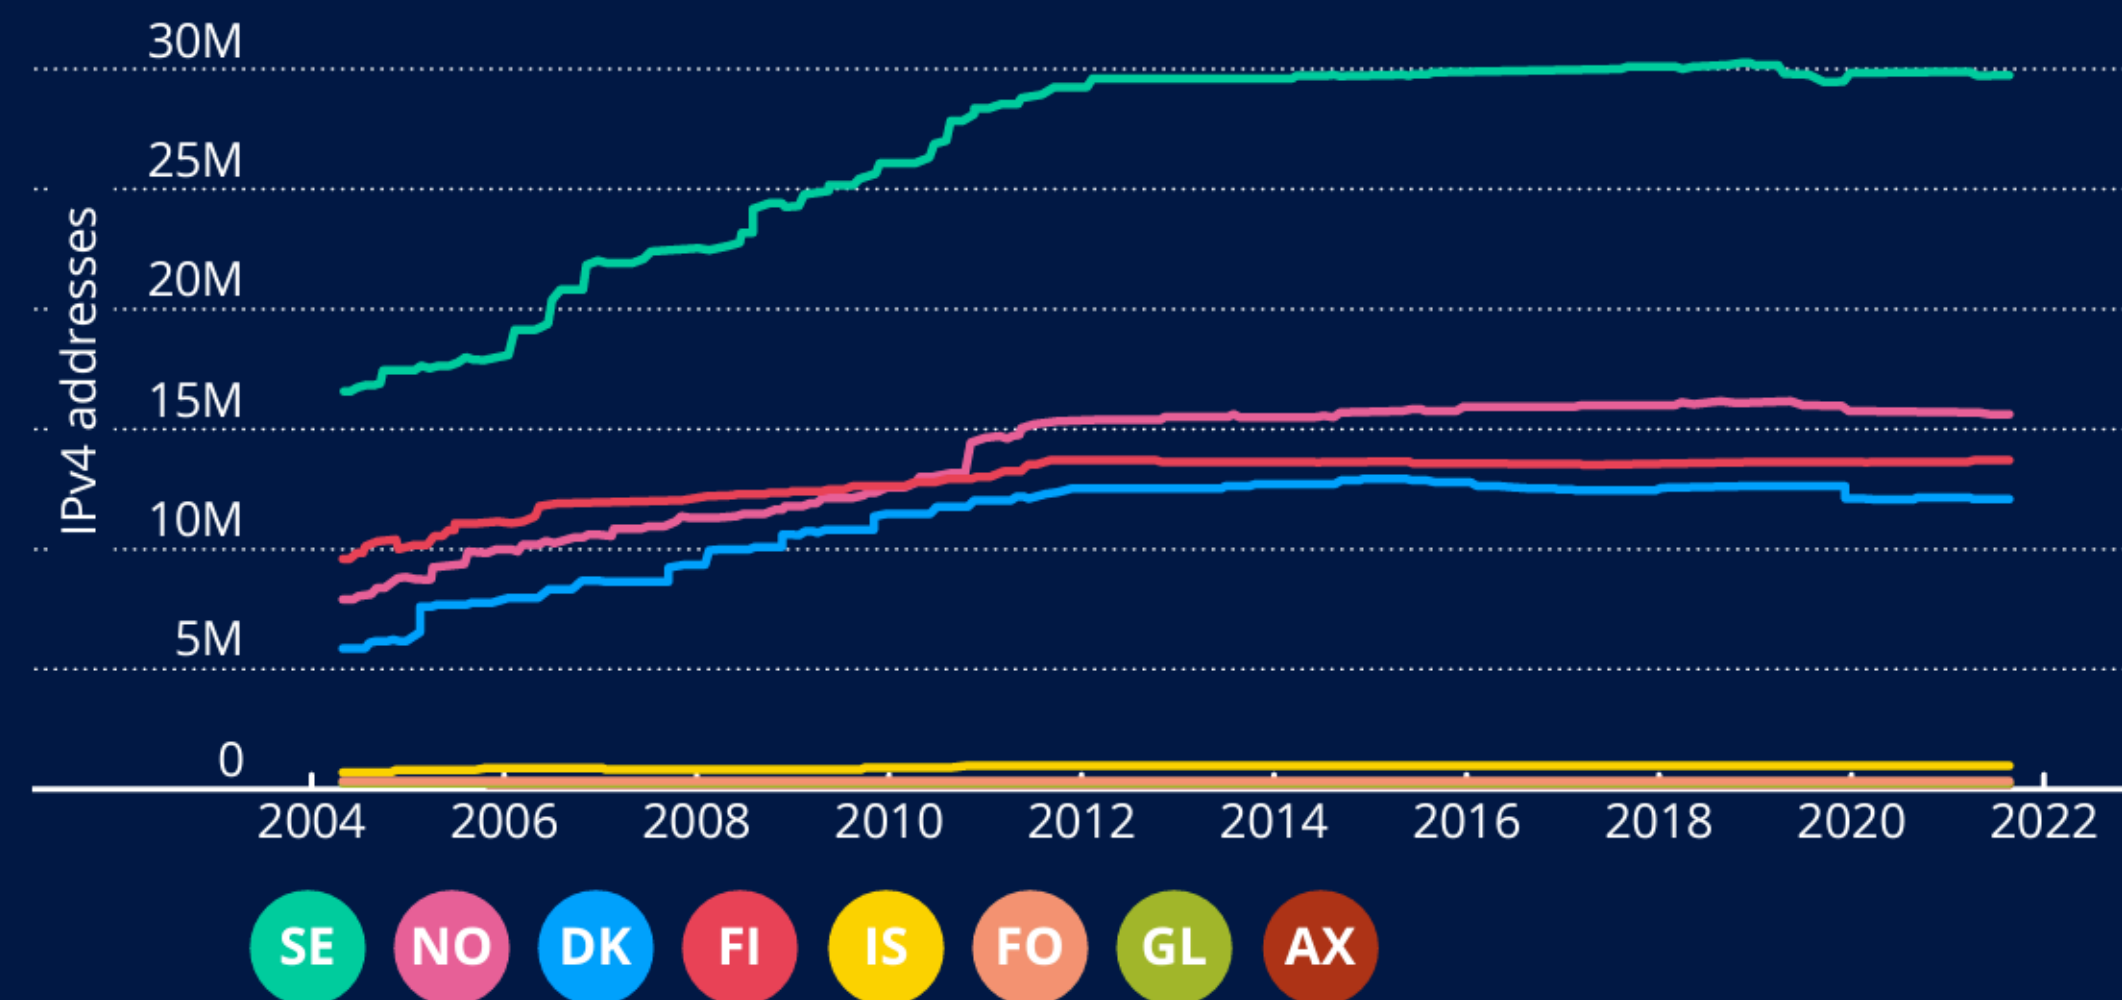

# Finland by EU DESI 2022

- Eighth in connectivity
  - With 61% overall fixed broadband use (EU average of 78%)
- Behind EU average in:
  - Fast broadband
  - Very high capacity network (VHCN) coverage
- Above EU average in:
  - Mobile broadband use
  - 5G coverage

# IPv4 Holdings

Figure 3:  
IPv4 holdings over time

Figure 4:  
Top 3 IPv4 holders