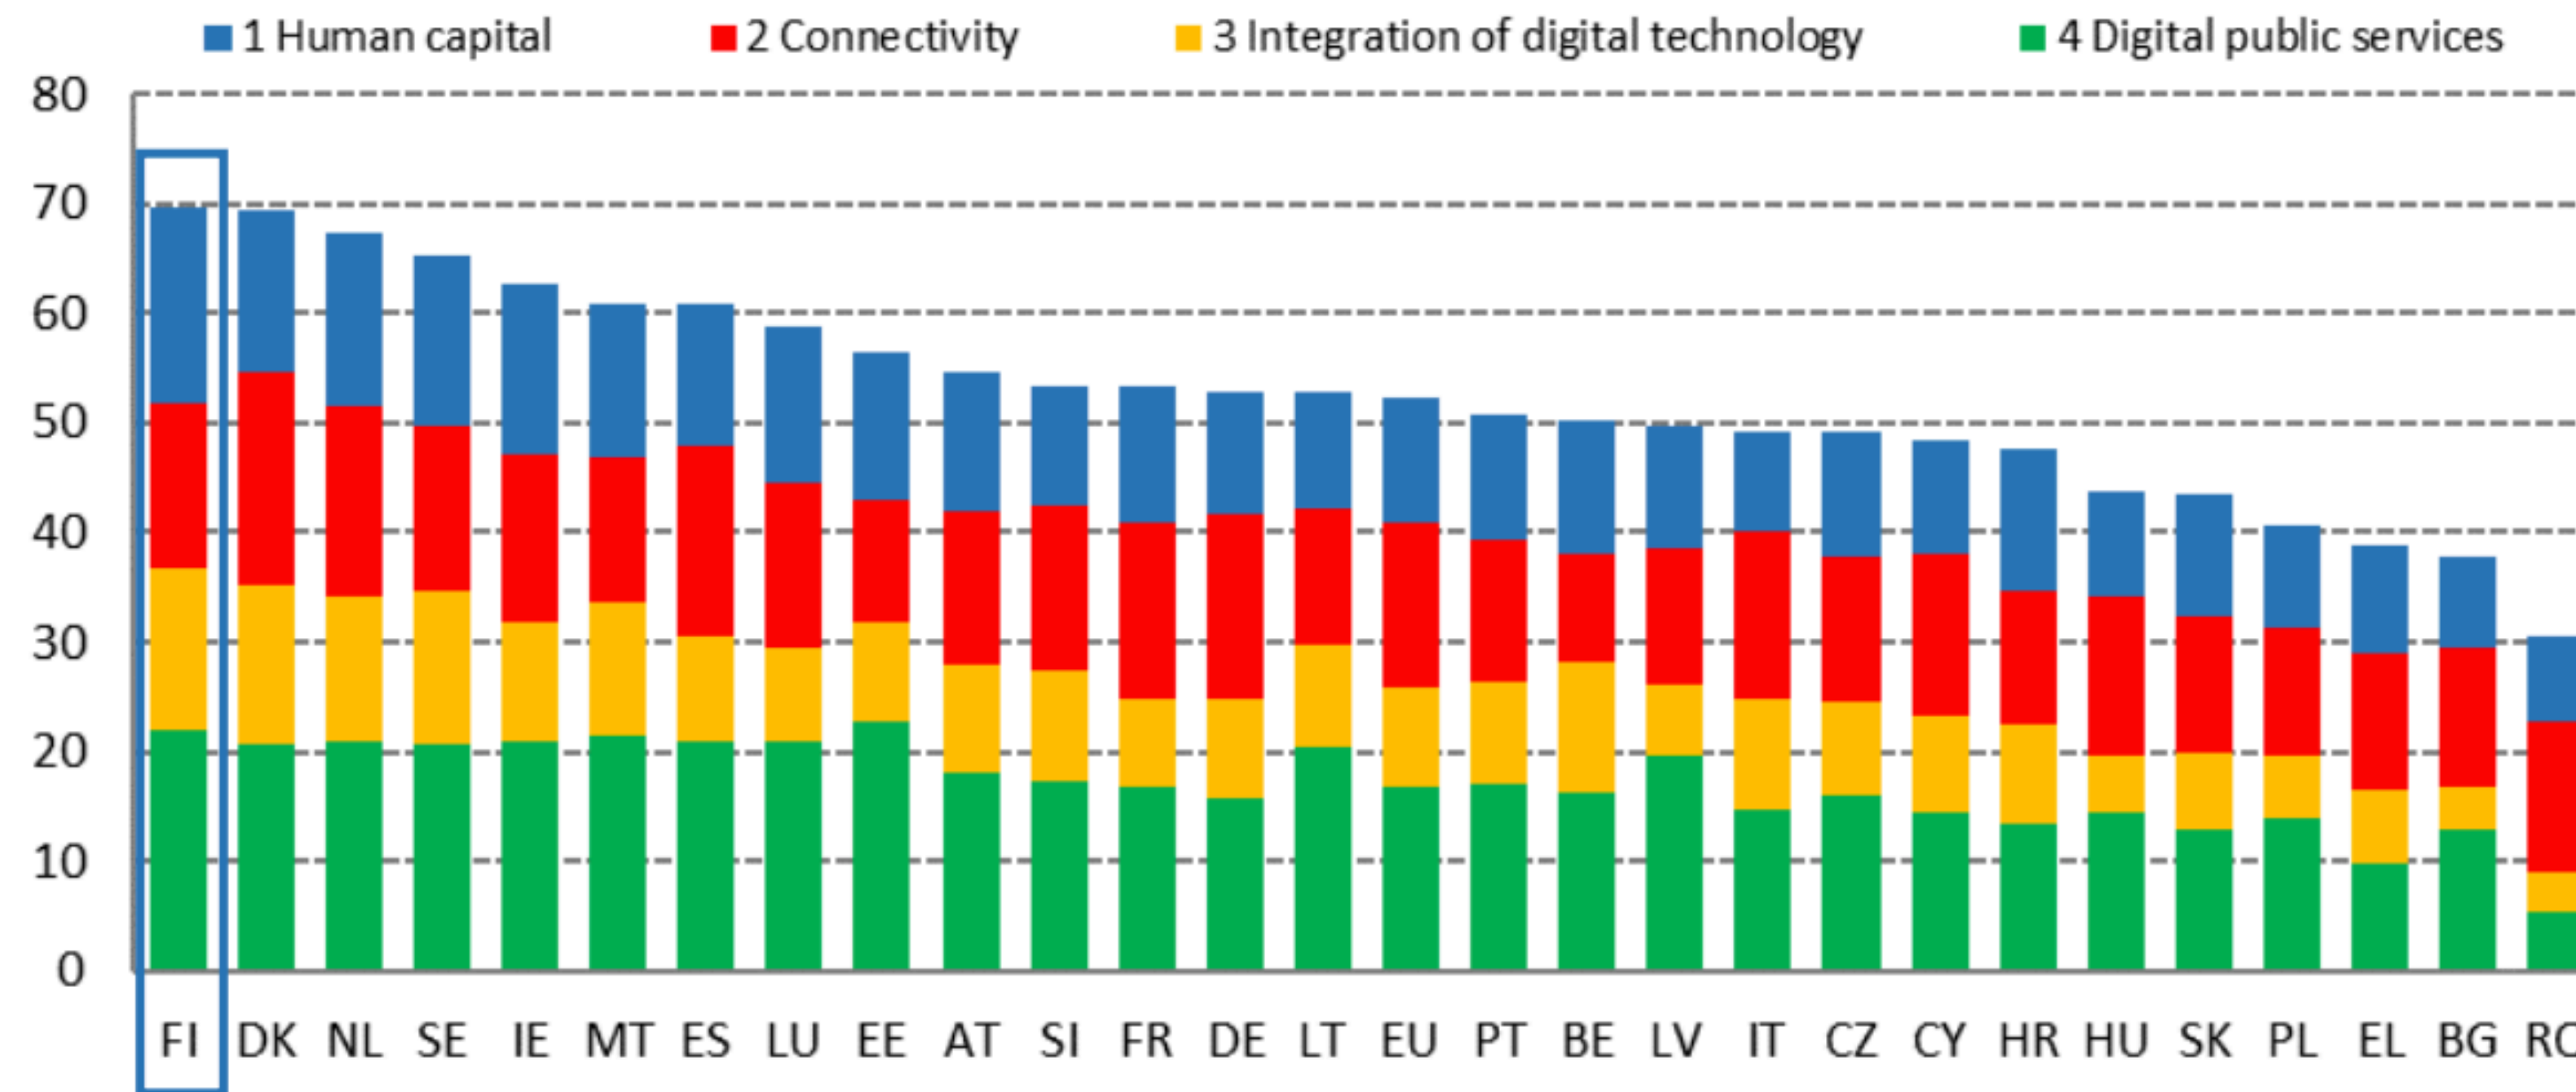

# Internet Country Report: The Nordic Region

# Finland: First in EU by DESI 2022

|           | Finland | EU    |
|-----------|---------|-------|
|           | rank    | score |
| DESI 2022 | 1       | 52.3  |
|           |         | 69.6  |

Digital Economy and Society Index (DESI) 2022 ranking