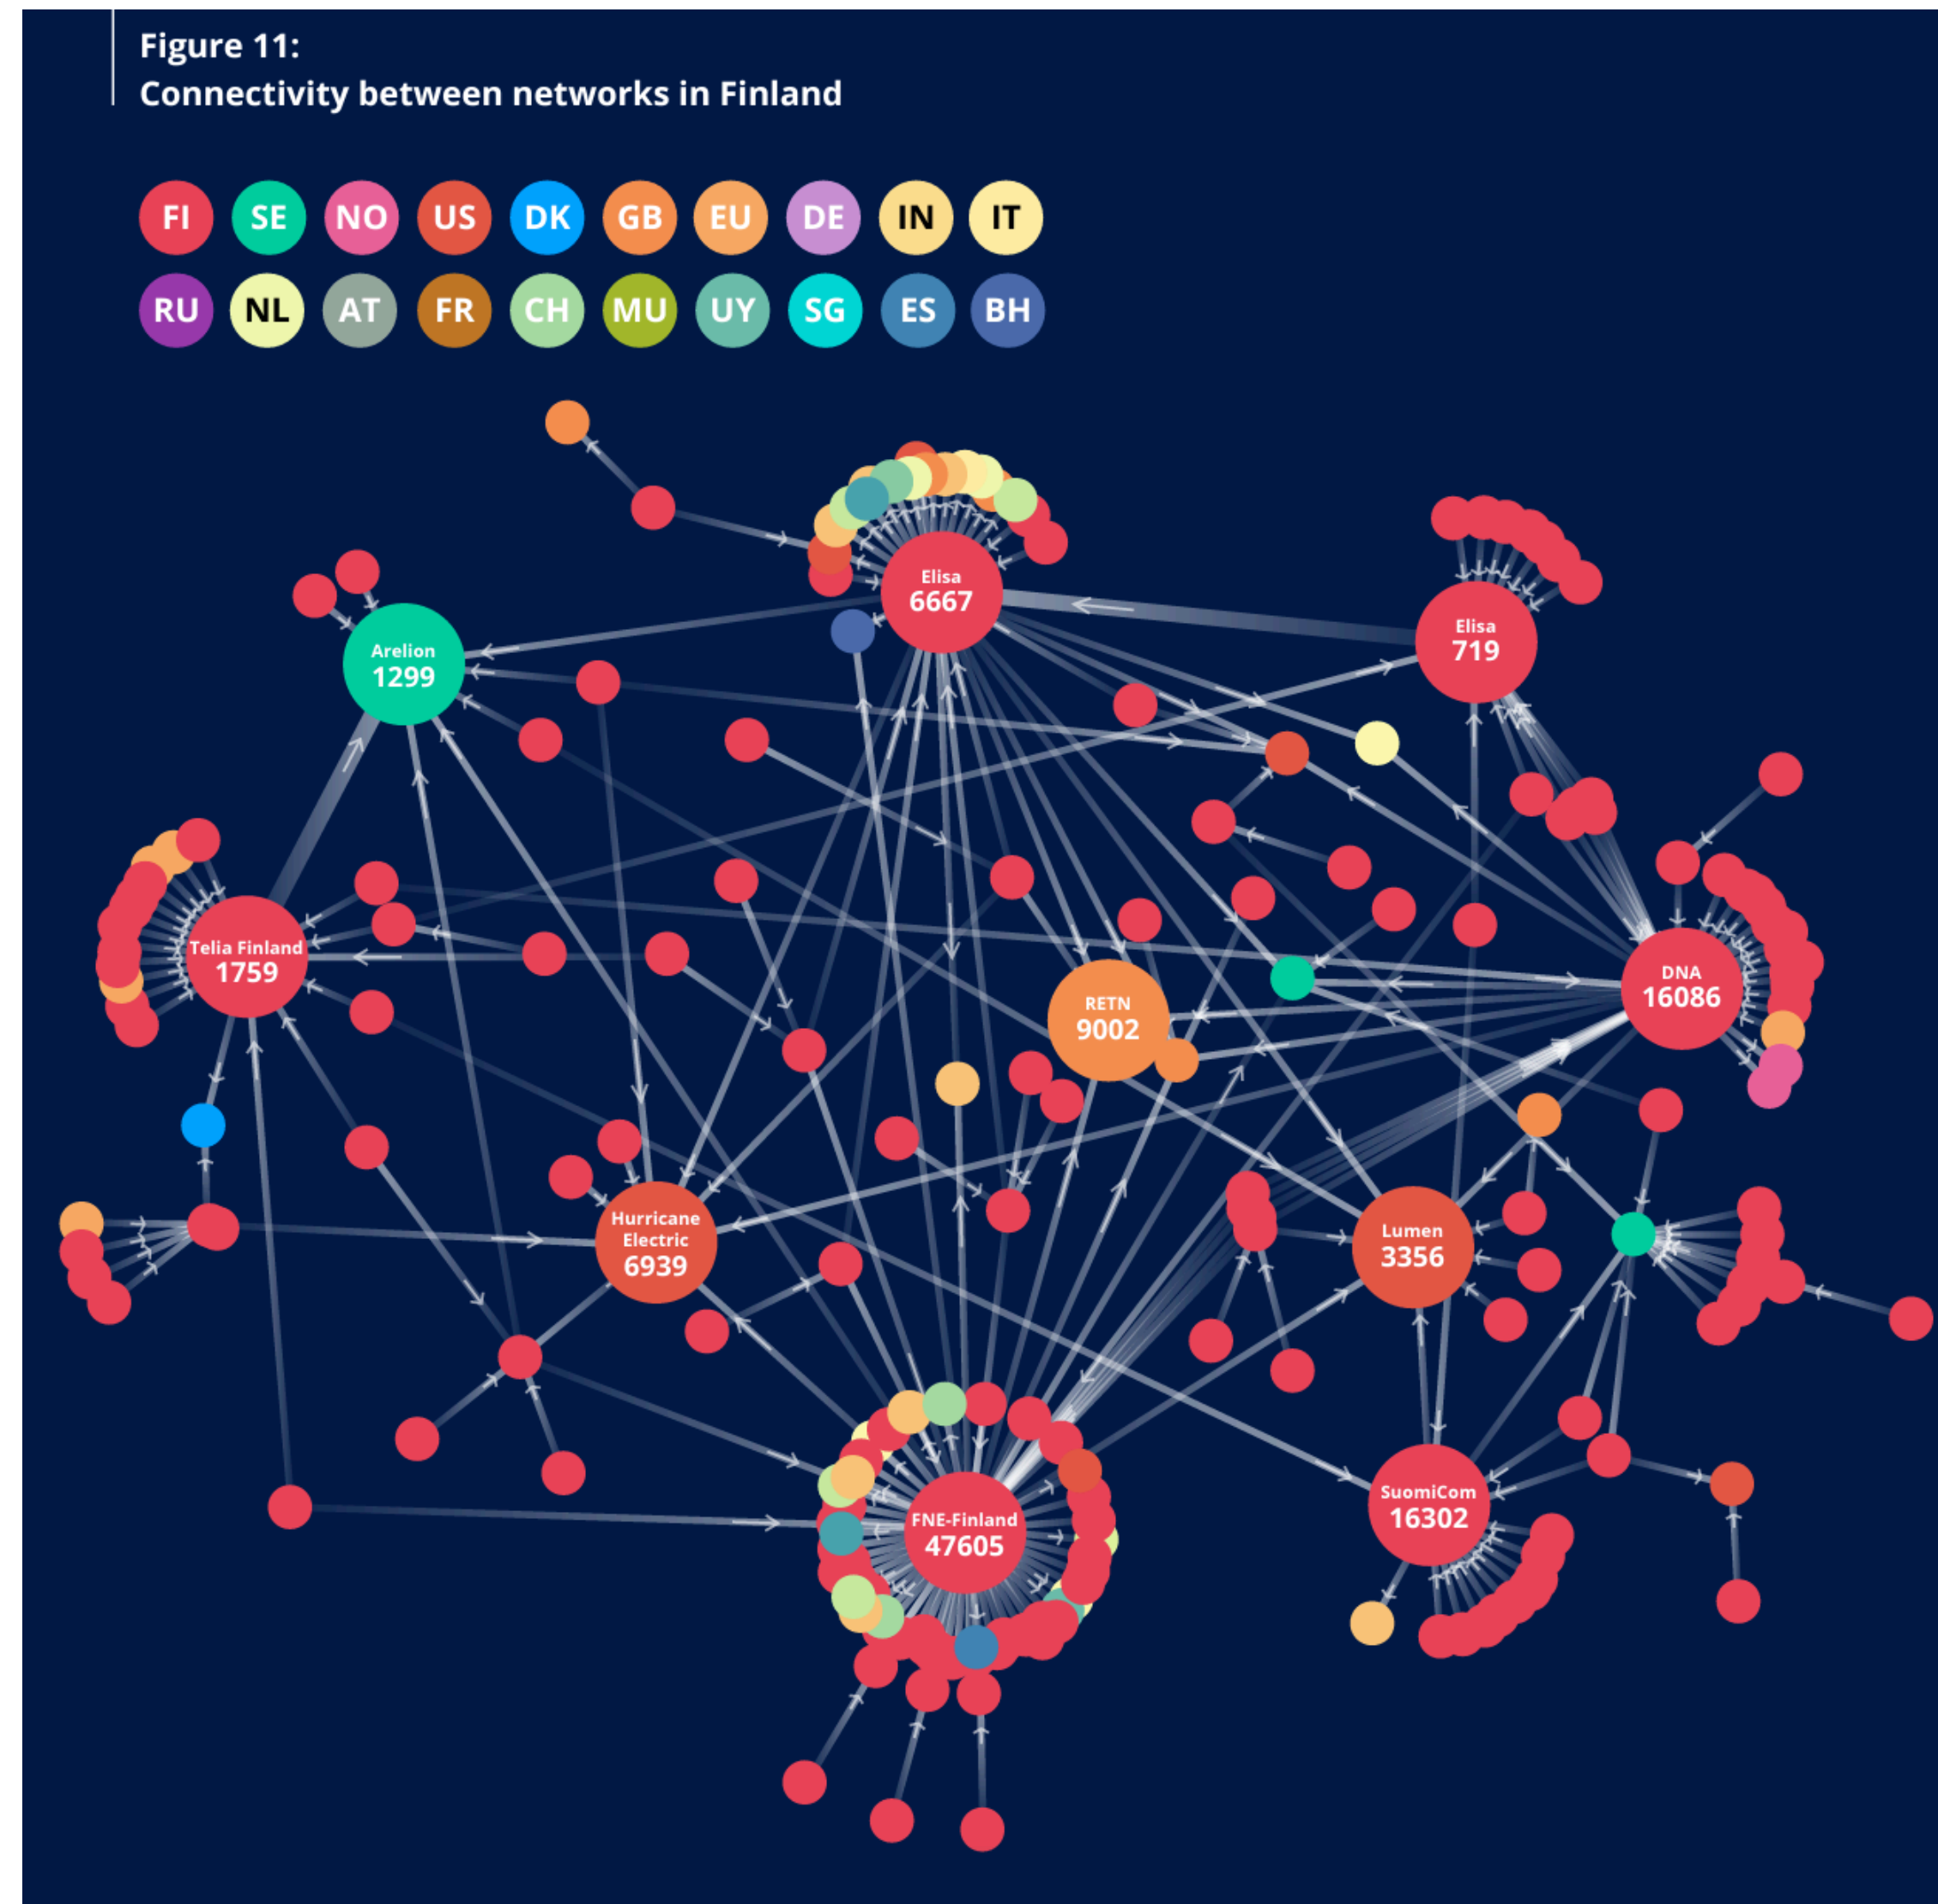

Connectivity Between Networks in Finland

- A large number of networks connect to FNE-Finland (AS47605) and SuomiCom (AS16302), while holding a modest number of IPv4 addresses itself