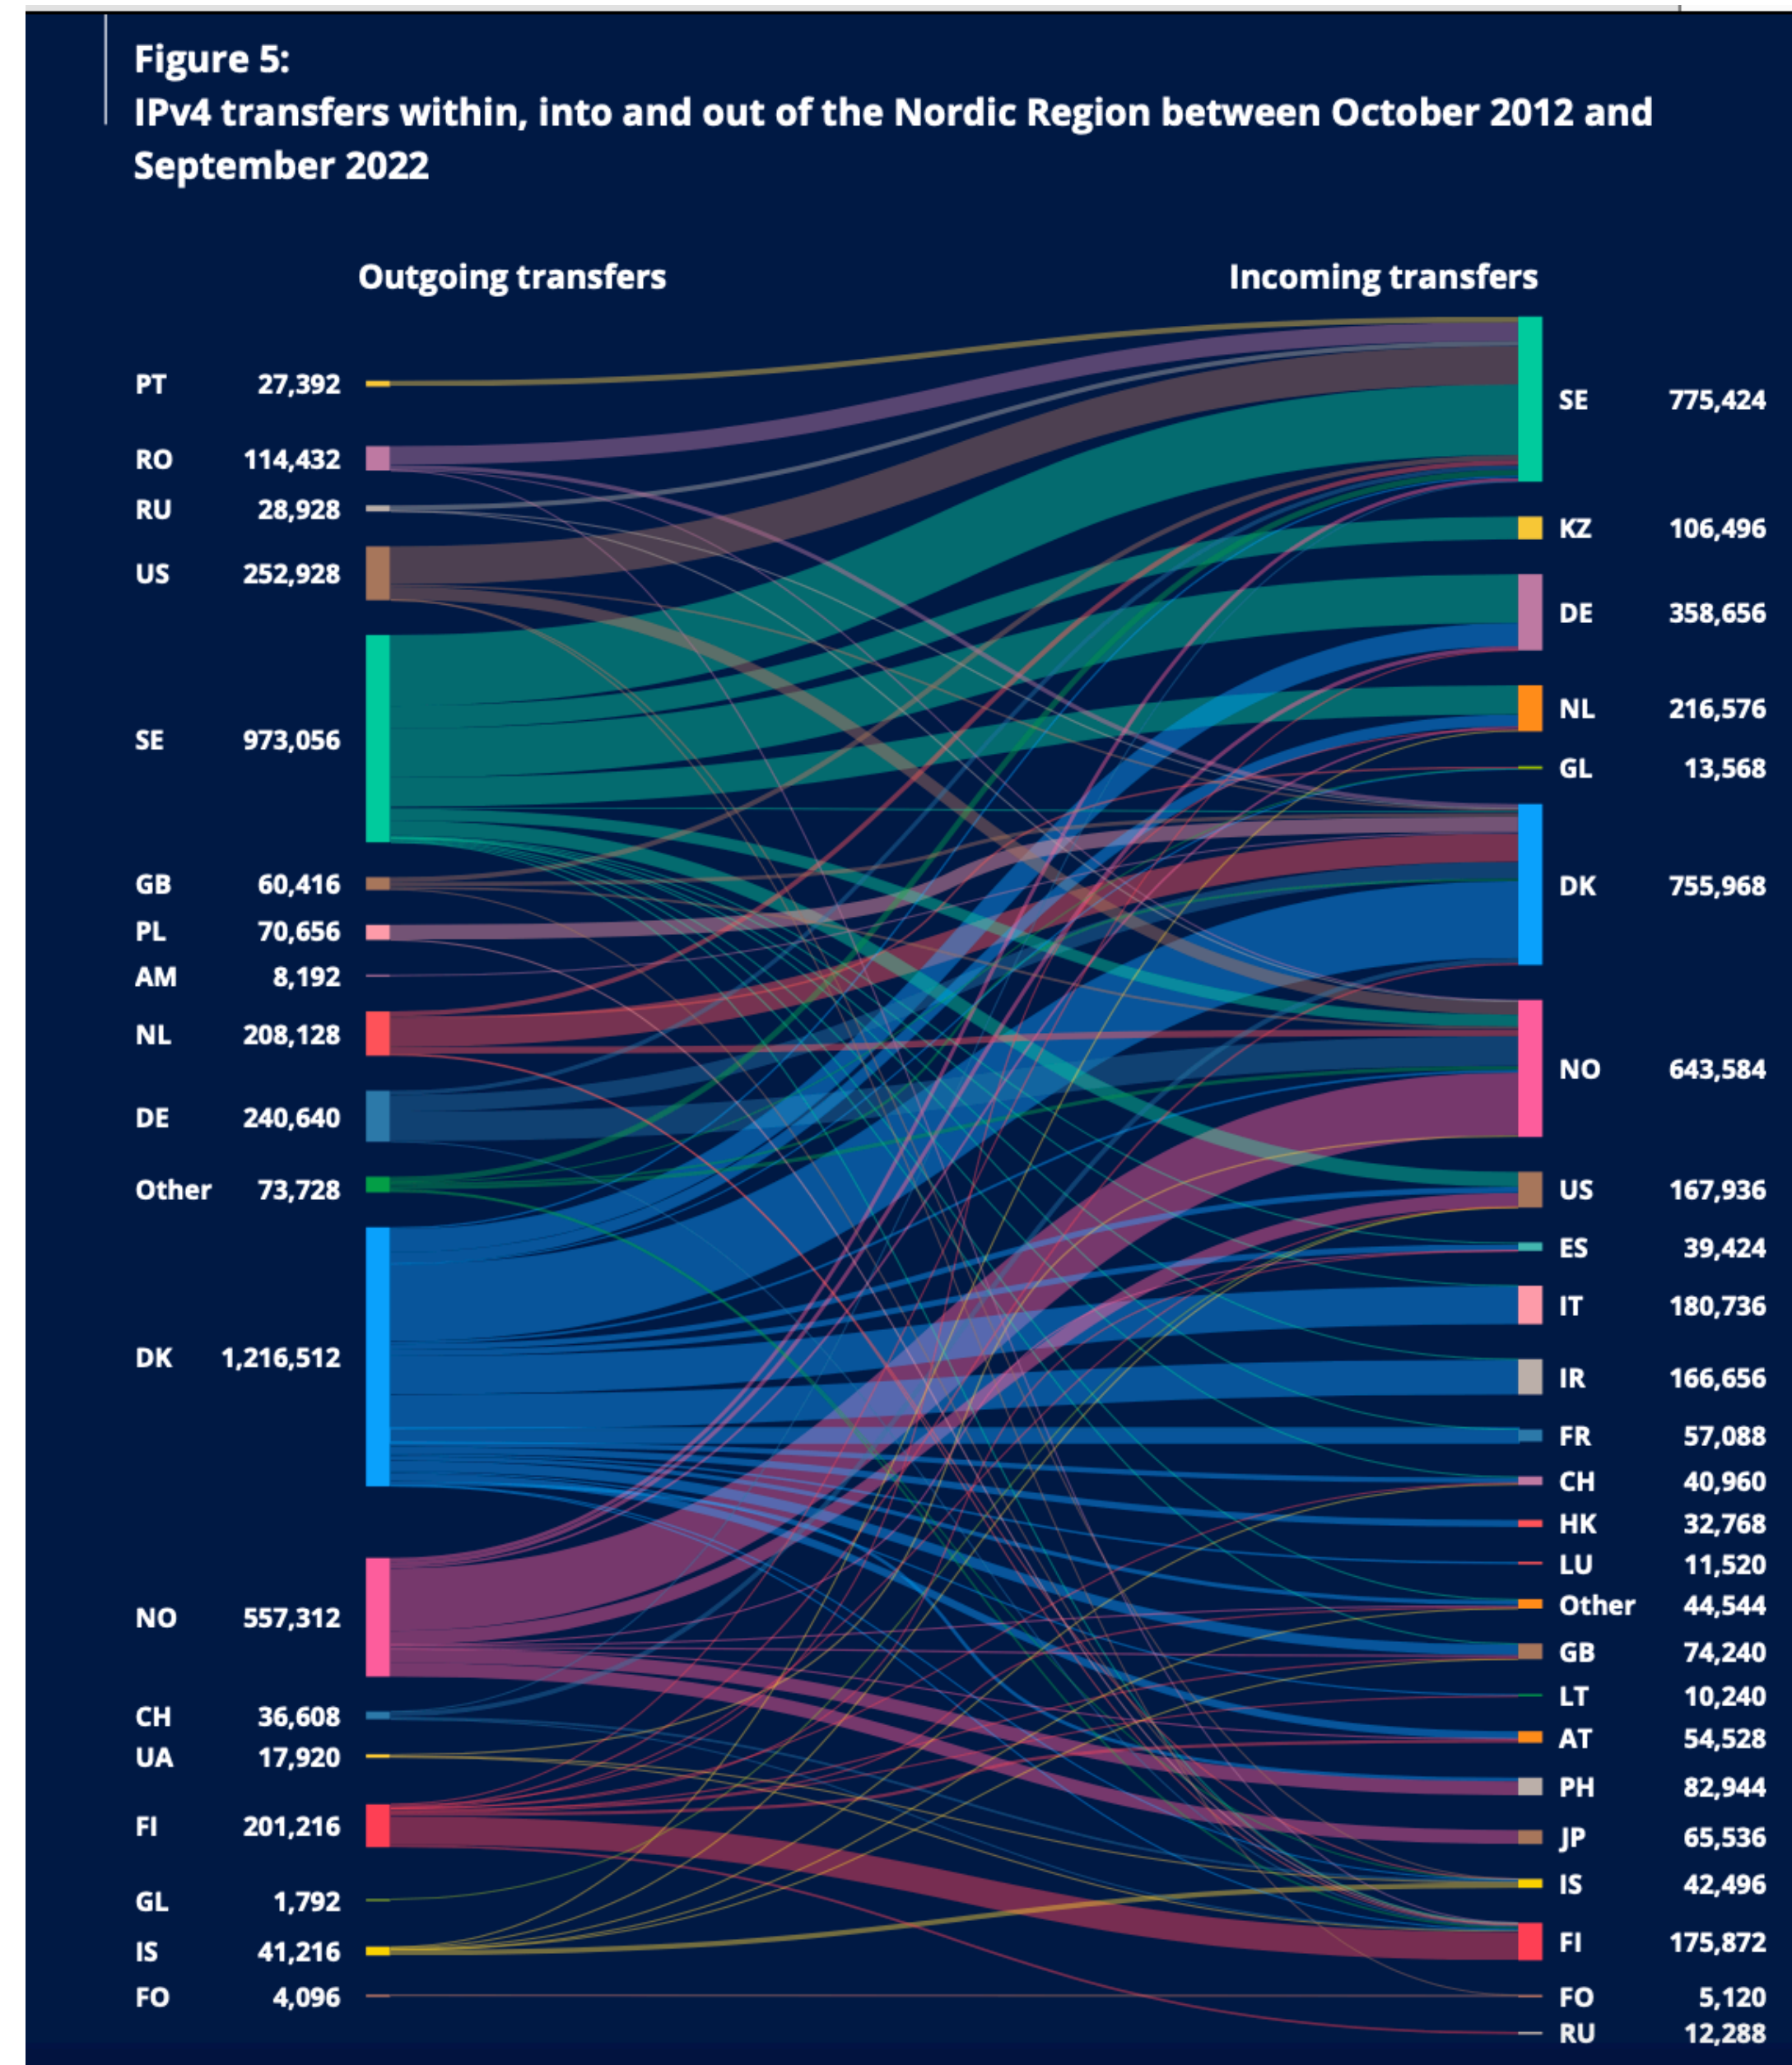

# IPv6 Capability

- The highest IPv6 adoption rate in the Nordic region
- Above the world average of 32-40%
- nog.fi played a role

# IPv4 Transfers

- Outgoing: 201,216
- Incoming: 175,872

# Traceroute Paths

- Data from RIPE Atlas probes mesh
- Most paths stay local, a few detour via Denmark
- Explore for yourself:
  - IXP-Country-Jedi
  - <https://jedi.ripe.net/>