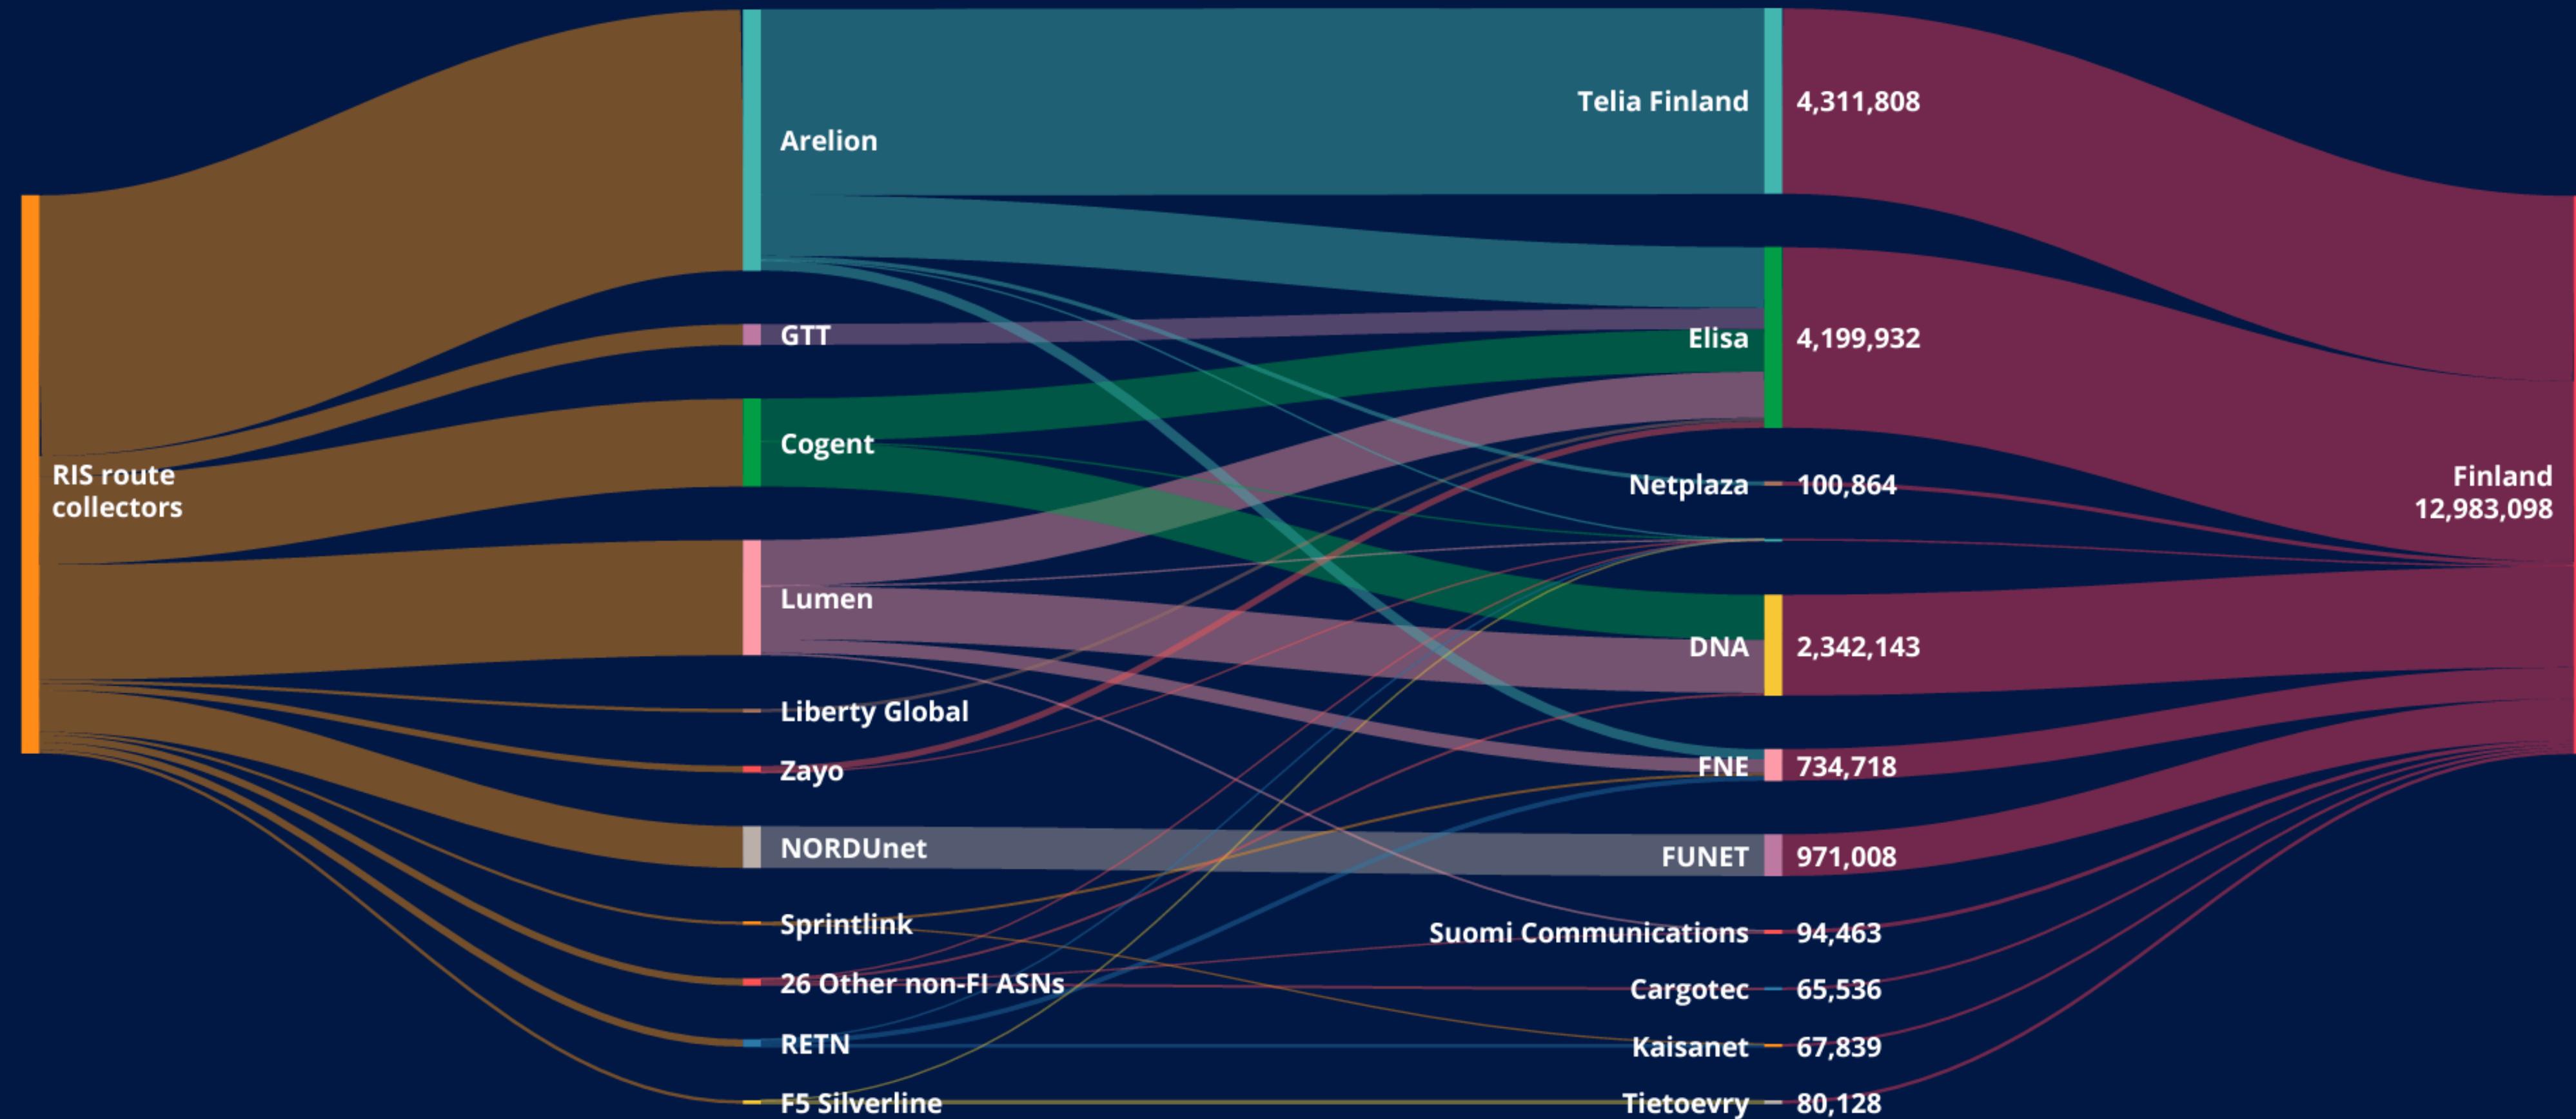

# IPv4 Transfers

- Outgoing: 201,216
- Incoming: 175,872

# Connectivity Between Networks in Finland

- A large number of networks connect to FNE-Finland (AS47605) and SuomiCom (AS16302), while holding a modest number of IPv4 addresses itself

# Finland's international connectivity

Figure 16:  
Finland's international connectivity

# Traceroute Paths

- Data from RIPE Atlas probes mesh
- Most paths stay local, a few detour via Denmark
- Explore for yourself:
  - IXP-Country-Jedi
  - <https://jedi.ripe.net/>