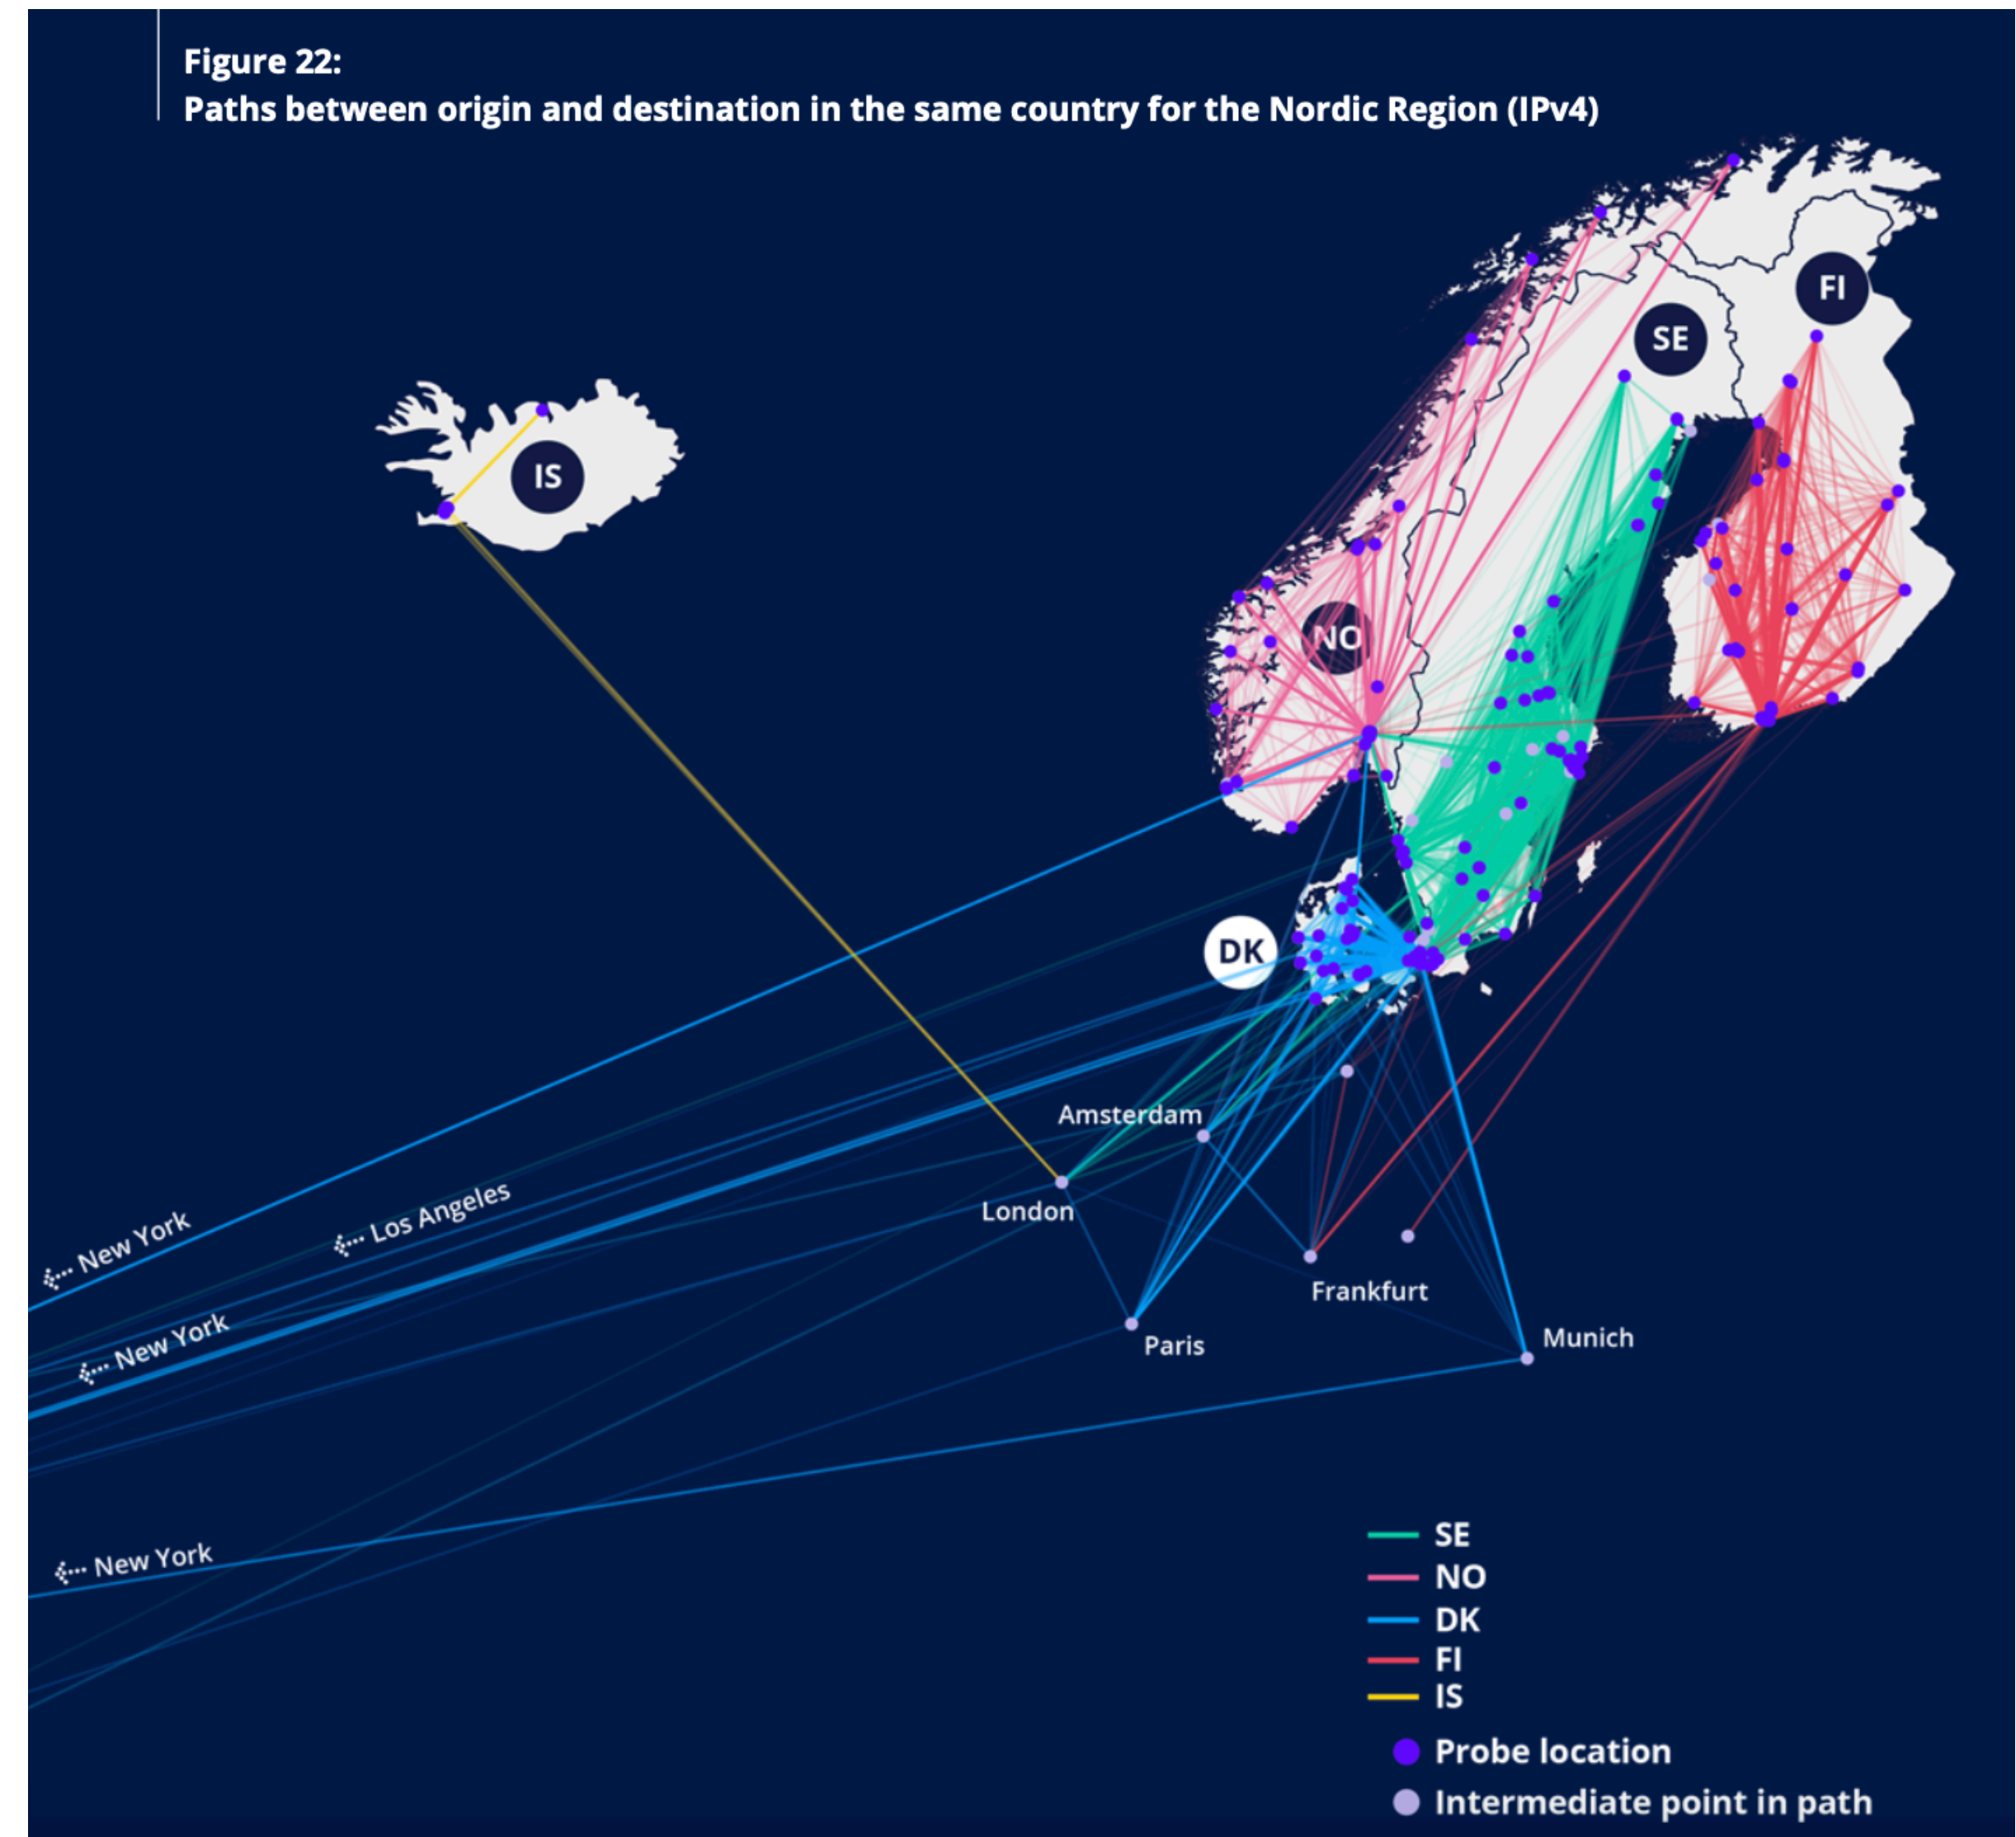

# IPv4 Transfers

- Outgoing: 201,216
- Incoming: 175,872

# Finland's international connectivity

Figure 16:  
Finland's international connectivity

# Traceroute Paths

- Data from RIPE Atlas probes mesh
- Most paths stay local, a few detour via Denmark
- Explore for yourself:
  - IXP-Country-Jedi
  - <https://jedi.ripe.net/>